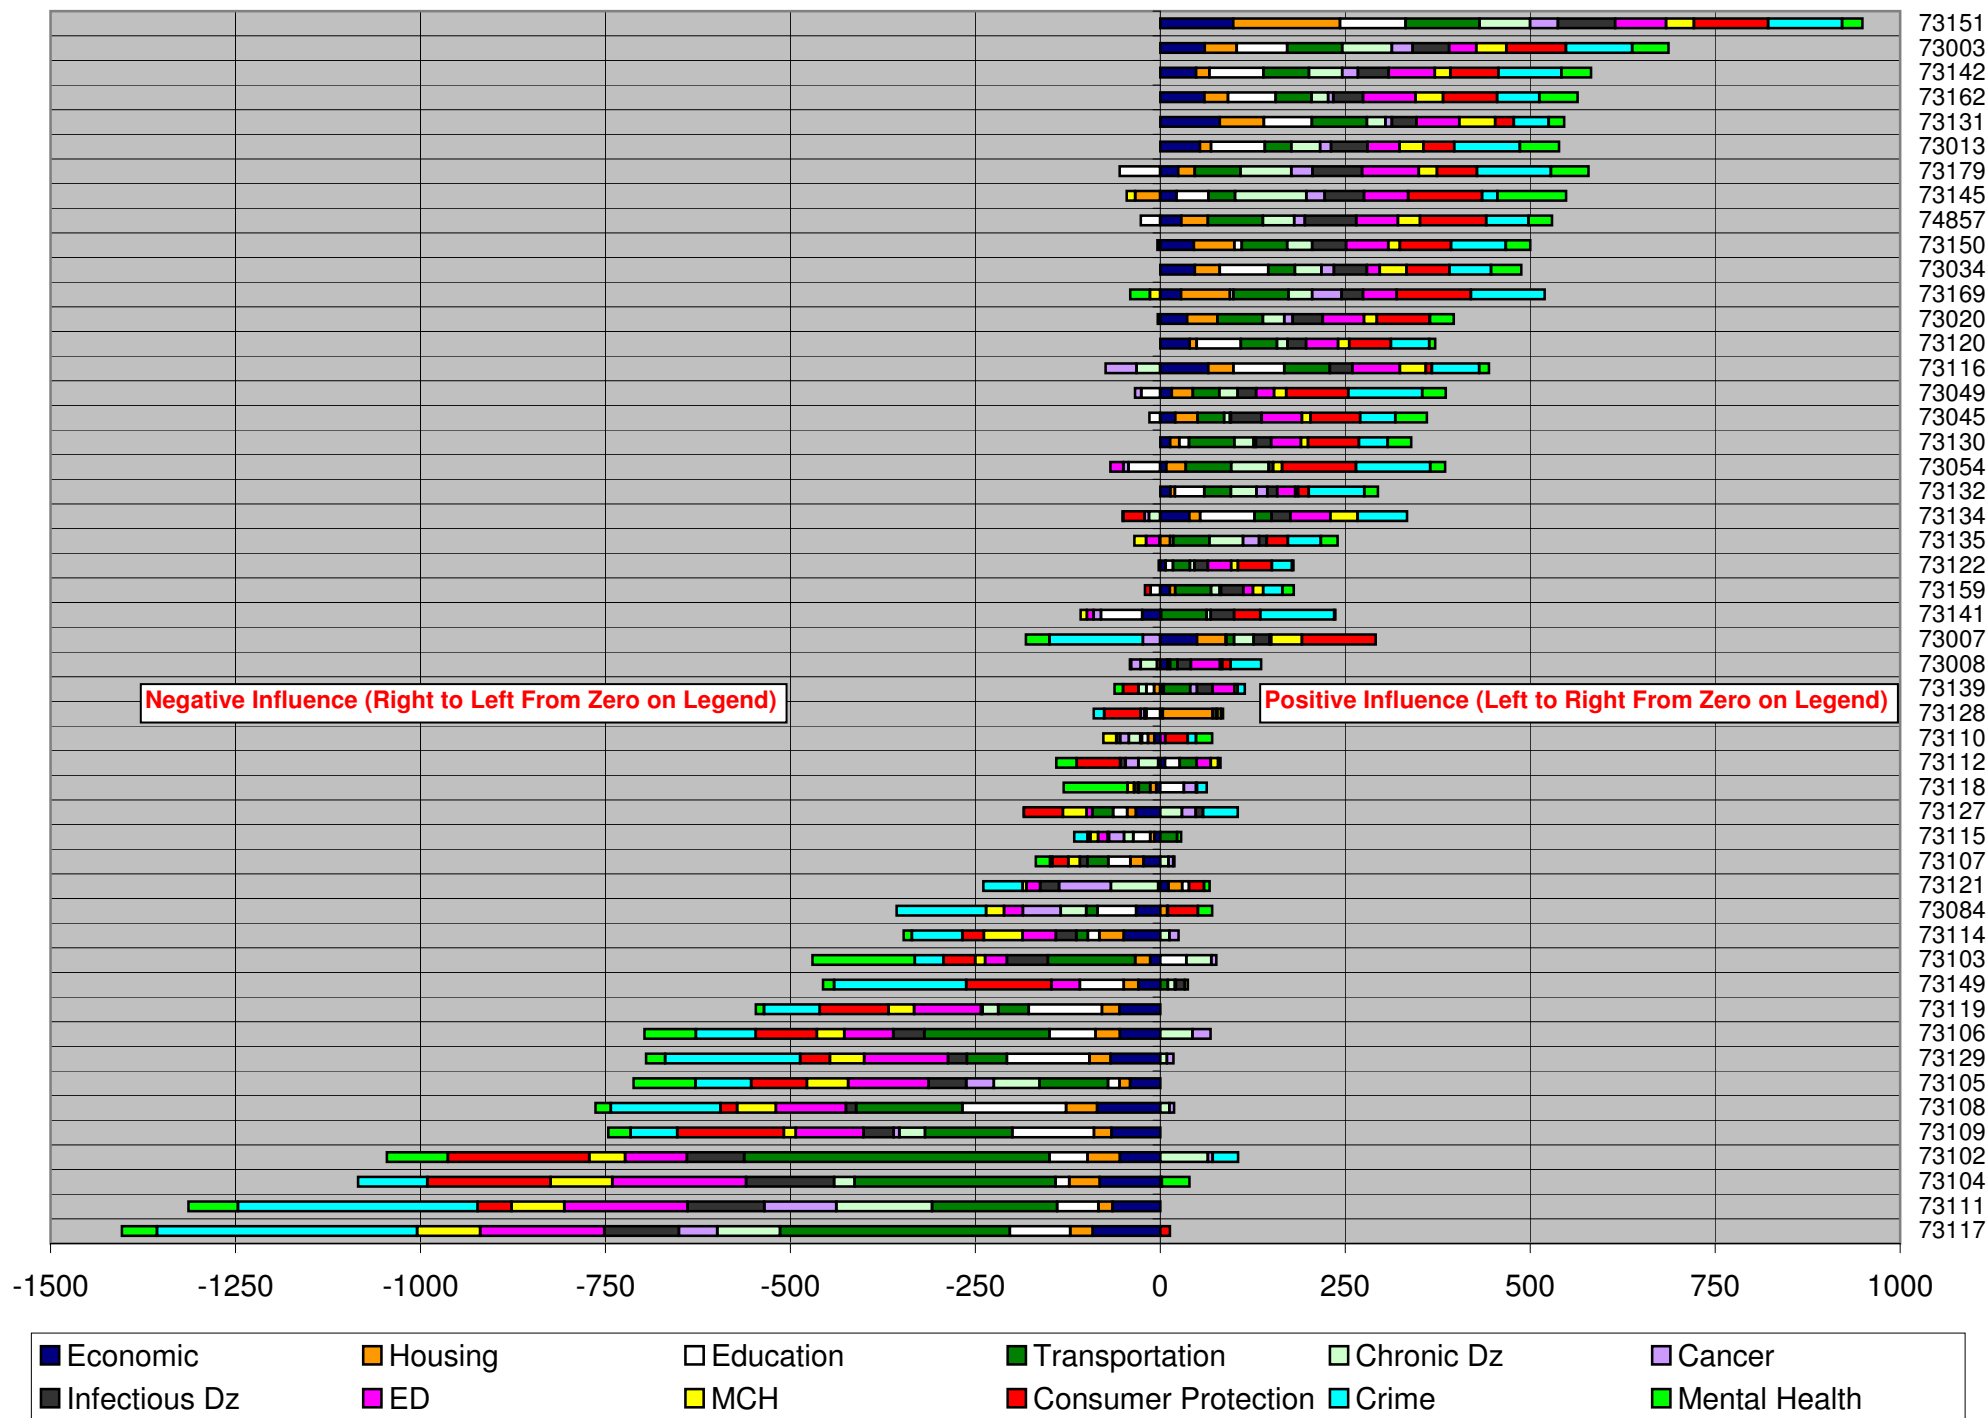

# Chart 1. OK County Wellness Score: Category Scores

The width of each category bar indicates the degree of difference from Oklahoma County values ('Zero') for variables in that category.