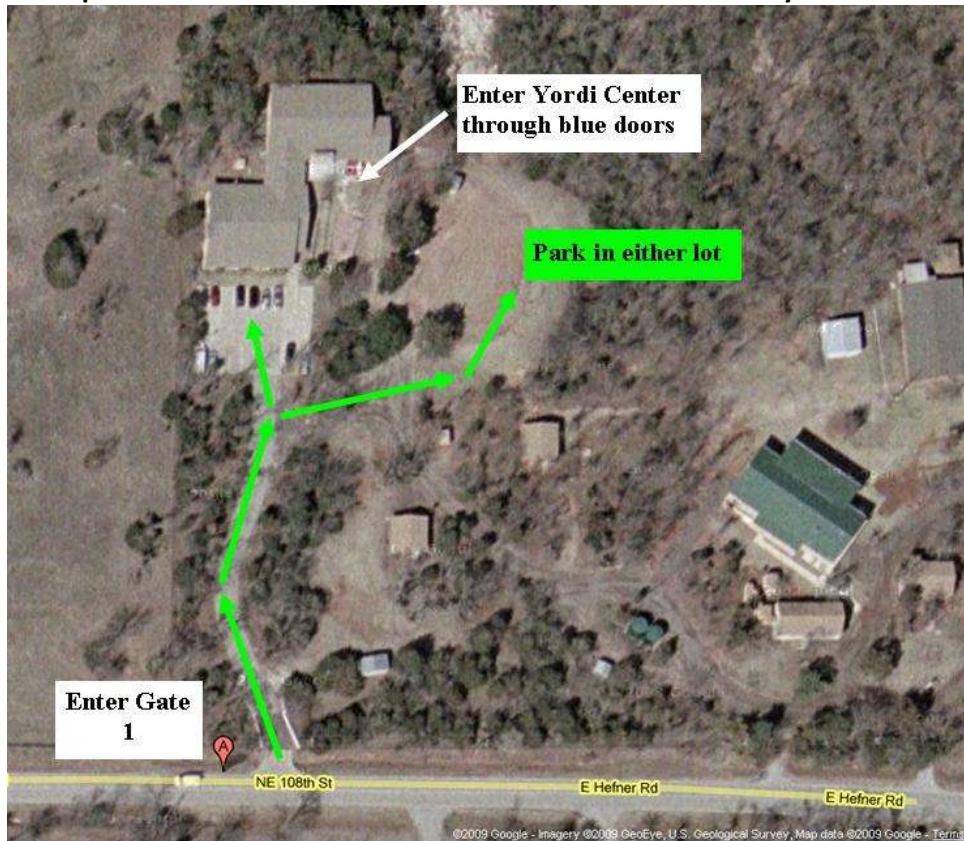

Camp DaKani is on the north side of Hefner Rd. between N. Bryant and I-35.